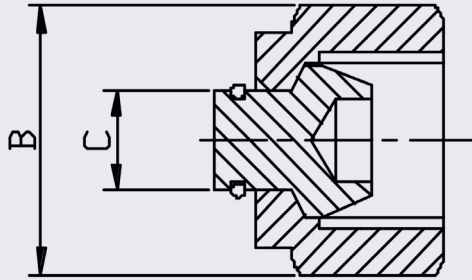

# Twin Ferrule Compression Fittings Blanking Plug (Metric)

- 316 Stainless Steel
- Metric sizes 4mm to 25mm
- Silver plated nuts

C TUBE	PART No.	B HEX	KG/100
4	4mFPLUG	13	1.1
6	6mFPLUG	14	1.4
8	8mFPLUG	16	2.1
10	10mFPLUG	19	2.7
12	12mFPLUG	22	4.2
16	16mFPLUG	25	7.5
20	20mFPLUG	30	12.3
25	25mFPLUG	38	16.7

**\*\* Dimensions subject to change - Please contact us if critical \*\***