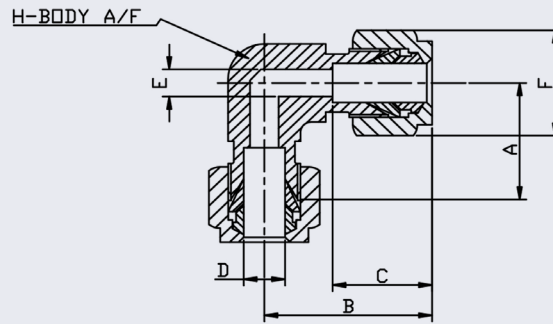

# Twin Ferrule Compression Fittings Equal Elbow (Metric)

- 316 Stainless Steel
- Metric sizes 4mm to 25mm
- Silver plated nuts

D TUBE	PART No.	A	B	C	E	F HEX	H A/F	KG/100
4	4mELU	19.8	28.8	14.5	2.8	13	13	4.1
6	6mELU	20.6	28.8	16.1	4.7	14	13	4.5
8	8mELU	22.2	30.4	16.9	6.3	16	14	6.4
10	10mELU	23.8	32.0	17.7	7.9	19	14	7.4
12	12mELU	25.0	35.8	23.5	9.5	22	17	12.2
15	15mELU	27	37.1	22	12.7	25	24	14.1
16	16mELU	27.0	37.8	25.1	12.7	25	24	16.8
20	20mELU	33.3	44.1	25.1	16.7	30	30	19.1
22	22mELU	32.5	42.6	22	16.7	32	32	24.2
25	25mELU	35.7	48.4	31.8	22.2	38	32	30.2

**\*\* Dimensions subject to change - Please contact us if critical \*\***