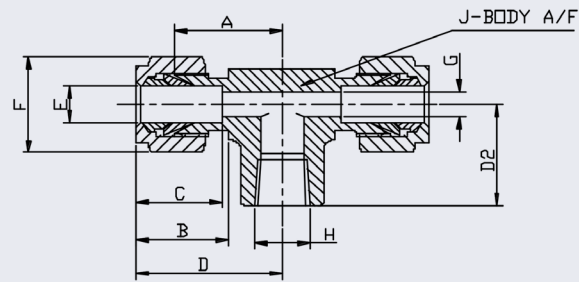

# Twin Ferrule Compression Fittings Female Branch Tee BSPP (Fractional)

- 316 Stainless Steel
- Fractional sizes 1/8" to 3/4"
- Silver plated nuts

E TUBE	H THREAD	PART No.	A	B	C	D	D2	F HEX	G	J A/F	KG/100
1/8	1/8	2TTF2BSPP	18.0	15.2	12.7	24.4	19.1	11.1	2.3	12.7	6.0
1/4	1/8	4TTF2BSPP	19.6	17.8	15.2	26.9	19.1	14.3	4.8	12.7	6.0
1/4	1/4	4TTF4BSPP	22.4	17.8	15.2	29.7	22.4	14.3	4.8	17.5	16.0
3/8	1/4	6TTF4BSPP	23.9	19.3	16.8	31.2	22.4	17.5	7.1	17.5	16.0
1/2	3/8	8TTF6BSPP	25.9	21.8	22.8	36.1	22.4	22.2	10.4	20.6	18.0
1/2	1/2	8TTF8BSPP	28.7	21.8	22.8	38.9	28.4	22.2	10.4	25.4	34.0
5/8	1/2	10TTF8BSPP	28.7	21.8	24.4	38.9	28.4	25.4	12.7	25.4	34.0
3/4	3/4	12TTF12BSPP	34.5	21.8	24.4	44.7	31.8	28.6	15.7	31.8	48.0

**\*\* Dimensions subject to change - Please contact us if critical \*\***