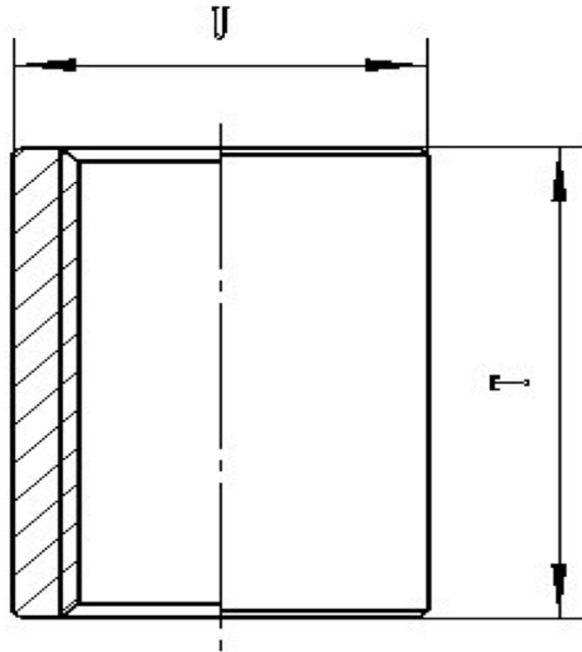

### FULL SOCKET SW 316L

SIZE	PART No	U	T	Kg/100
1/8	S02SW	13	17	2.33
1/4	S04SW	16.5	24	3.9
3/8	S06SW	20	25	4.39
1/2	S08SW	24	27	8.71
3/4	S12SW	30	31	10.8
1	S16SW	37	34	19.51
1-1/4	S20SW	45.5	38	29.03
1-1/2	S24SW	52	38	34.36
2	S32SW	64	46	49.37
2-1/2	S40SW	81.5	58	74.26
3	S48SW	93.5	61	97.46
4	S64SW	120	71	124.2

\*Pressure rating up to 50 BAR (750 PSI)

\*316L stainless steel

\*Manufactured from pipe

\*Sizes 1/8" to 6"

\*\*DIMENSIONS SUBJECT TO CHANGE, PLEASE CONTACT US IF CRITICAL\*\*