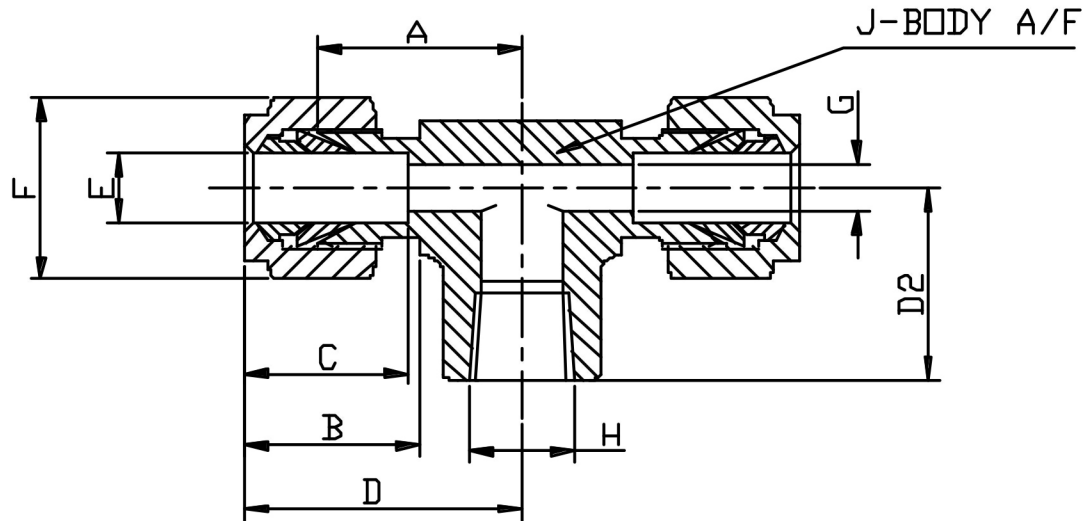

### FEMALE BRANCH TEE NPT (METRIC)

E TUBE	H THREAD	PART No	A	B	C	D	D2	F HEX	G	J A/F	Kg/100
6	1/8	6mTTF2NPT	19.6	17.7	15.3	27.0	19.0	14	4.8	12.7	6.0
6	1/4	6mTTF4NPT	22.4	17.7	15.3	29.8	22.4	14	4.8	17.5	6.0
8	1/8	8mTTF2NPT	22.4	18.6	16.2	29.9	19.0	16	6.4	15.9	16.0
8	1/4	8mTTF4NPT	23.1	18.6	16.2	30.6	22.4	16	6.4	17.5	16.0
10	1/4	10mTTF4NPT	25.9	19.5	17.2	33.5	22.4	19	7.9	20.6	18.0
12	1/4	12mTTF4NPT	25.9	22.0	22.8	36.0	22.4	22	9.5	20.6	34.0
12	3/8	12mTTF6NPT	25.9	22.0	22.8	36.0	22.4	22	9.5	20.6	34.0
16	1/2	16mTTF8NPT	28.7	22.0	24.4	38.8	28.4	25	12.7	25.4	48.0

\*316 Stainless Steel

\*Metric sizes 6mm to 16mm

\*Silver plated nuts

\*\*DIMENSIONS SUBJECT TO CHANGE, PLEASE CONTACT US IF CRITICAL\*\*