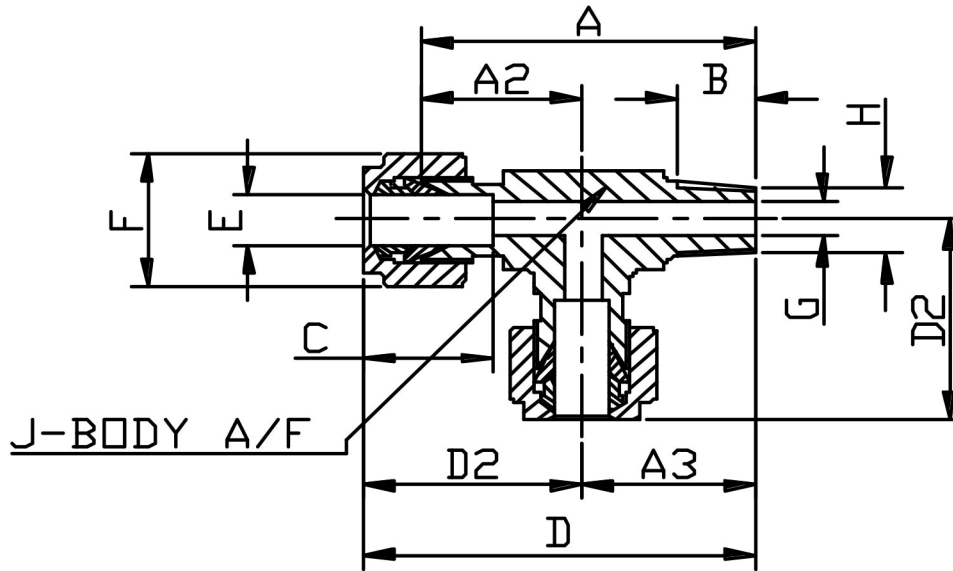

### MALE RUN TEE BSPT (METRIC)

E TUBE	H THREAD	PART No	A	A2	A3	B	C	D	D2	F HEX	G	J A/F	Kg/100
6	1/8	6m TMT2BSPT	39.7	20.6	19.1	9.5	16.1	47.9	28.8	14	4.7	13	5.2
6	1/4	6m TMT4BSPT	46.0	21.4	24.6	14.3	16.1	54.2	29.6	14	4.7	14	7.1
10	1/4	10m TMT4BSPT	48.4	23.8	24.6	14.3	17.7	56.6	32.0	19	7.1	14	8.8
12	3/8	12m TMT6BSPT	52.4	25.0	27.4	14.3	23.5	63.2	35.8	22	9.5	17	14.4
12	1/2	12m TMT8BSPT	64.3	30.2	34.1	19.1	23.5	75.1	41.0	22	9.5	24	23.0
16	1/2	16m TMT8BSPT	65.9	31.8	34.1	19.1	25.1	76.0	42.6	25	12.7	24	33.2
20	1/2	20m TMT8BSPT	69.8	35.7	34.1	19.1	25.1	80.6	46.5	30	16.7	24	27.0
20	3/4	20m TMT12BSPT	71.4	36.5	34.9	19.1	25.1	82.2	47.3	30	16.7	30	32.0

\*316 Stainless Steel

\*Metric sizes 6mm to 20mm

\*Silver plated nuts

\*\*DIMENSIONS SUBJECT TO CHANGE, PLEASE CONTACT US IF CRITICAL\*\*