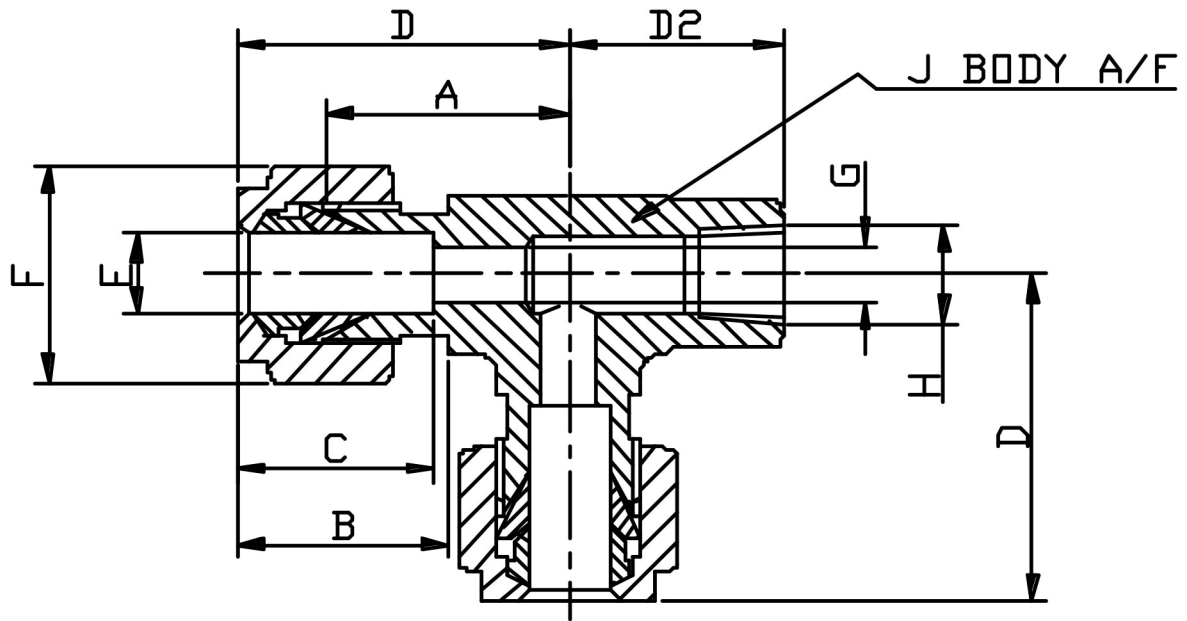

FEMALE RUN TEE BSPP (FRACTIONAL)

E TUBE	H THREAD	PART No	A	B	C	D	D2	F HEX	G	J A/F	Kg/100
1/8	1/8	2TFT2BSPP	18.0	15.2	12.7	24.4	19.1	11.1	2.3	12.7	6.0
1/4	1/8	4TFT2BSPP	19.6	17.8	15.2	26.9	19.1	14.3	4.8	12.7	6.0
1/4	1/4	4TFT4BSPP	22.4	17.8	15.2	29.7	22.4	14.3	4.8	17.5	16.0
3/8	1/4	6TFT4BSPP	23.9	19.3	16.8	31.2	22.4	17.5	7.1	17.5	16.0
1/2	3/8	8TFT6BSPP	25.9	21.8	22.8	36.1	22.4	22.2	10.4	20.6	18.0
1/2	1/2	8TFT8BSPP	28.7	21.8	22.8	38.9	28.4	22.2	10.4	25.4	34.0

*316 Stainless Steel

*Fractional sizes 1/8" to 1/2"

*Silver plated nuts

DIMENSIONS SUBJECT TO CHANGE, PLEASE CONTACT US IF CRITICAL