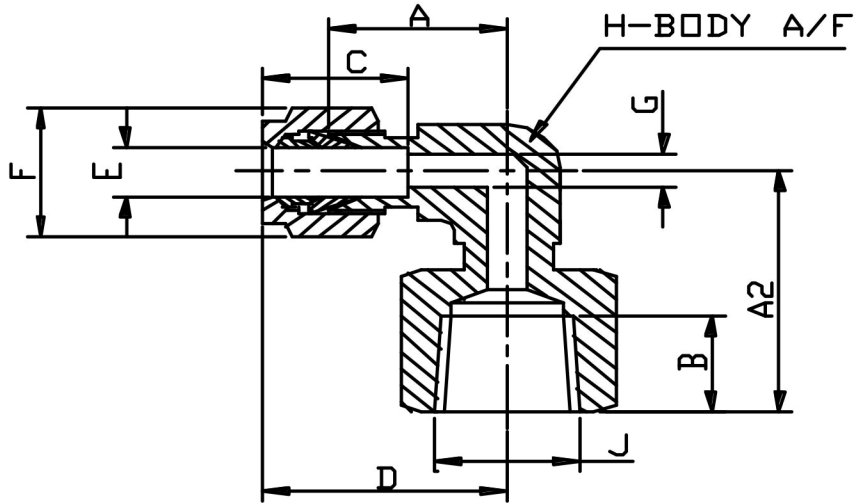

FEMALE STUD ELBOW BSPP (FRACTIONAL)

E TUBE	J THREAD	PART No**	A	A2	B	C	D	F HEX	G	H A/F	Kg/100
1/4	1/8	4FE2BSPP	22.2	22.2	9.9	15.1	28.2	14.3	4.8	12.7	4.7
1/4	1/4	4FE4BSPP	22.2	30.2	15.1	15.1	29.8	14.3	4.8	14.3	6.1
3/8	1/4	6FE4BSPP	23.8	30.2	15.1	16.7	31.4	17.5	5.6	14.3	7.3
1/2	1/4	8FE4BSPP	26.2	31.8	15.1	23.0	36.5	22.2	5.6	17.5	13.4
1/2	1/2	8FE8BSPP	30.2	41.3	19.8	23.0	40.5	22.2	10.3	23.8	21.9
3/4	3/4	12FE12BSPP	31.4	33.3	20.6	24.6	41.3	28.6	15.9	23.8	39.4

*316 Stainless Steel

*Metric sizes 4mm to 25mm

*Fractional sizes 1/8" to 1"

*Silver plated nuts

DIMENSIONS SUBJECT TO CHANGE, PLEASE CONTACT US IF CRITICAL