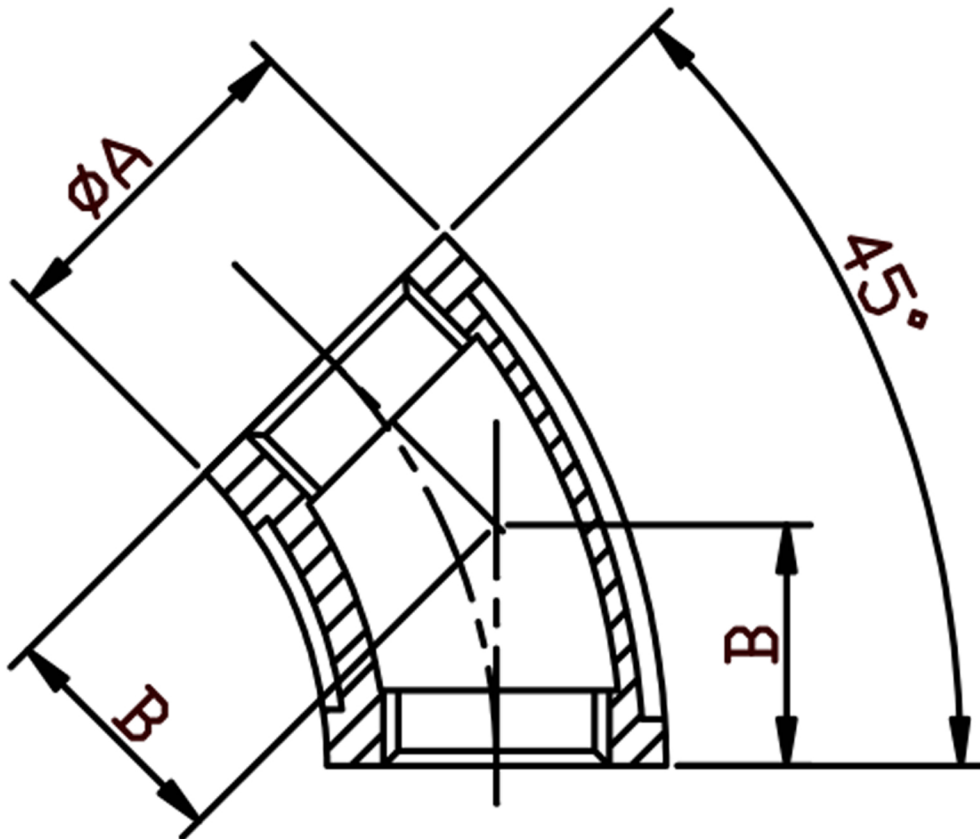

45° ELBOW BSPP 316L

SIZE	PART No	A	B	Kg/100
1/8	EA02	16.5	17.7	3.50
1/4	EA04	21	18.6	4.85
3/8	EA06	25	20.5	6.65
1/2	EA08	29.5	22.5	7.60
3/4	EA12	37	25	10.90
1	EA16	45	28.2	17.85
1-1/4	EA20	54.2	32.2	25.60
1-1/2	EA24	59	36.4	35.25
2	EA32	75	42	51.05
2-1/2	EA40	86.5	47	80.20
3	EA48	108.5	52	135.80
4	EA64	136	63	209.00

*Pressure rating up to 20 BAR (300 PSI)

*Female threads are BSPP (Parallel) to ISO 228-1

*316 CF8M stainless steel

*Investment castings

*Sizes 1/8" to 4"

DIMENSIONS SUBJECT TO CHANGE, PLEASE CONTACT US IF CRITICAL