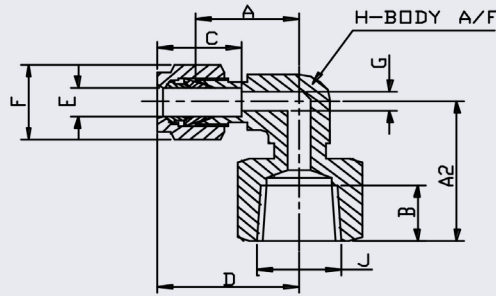

# Twin Ferrule Compression Fittings Female Stud Elbow NPT (Fractional)

- 316 Stainless Steel
- Fractional sizes 1/4" to 3/4"
- Silver plated nuts

E TUBE	J THREAD	PART No.	A	A2	B	C	D	F HEX	G	H A/F	KG/100
1/4	1/8	4FE2NPT	22.2	22.2	9.9	15.1	28.2	14.3	4.8	12.7	4.7
1/4	1/4	4FE4NPT	22.2	30.2	15.1	15.1	29.8	14.3	4.8	14.3	6.1
3/8	1/4	6FE4NPT	23.8	30.2	15.1	16.7	31.4	17.5	5.6	14.3	7.3
1/2	1/4	8FE4NPT	26.2	31.8	15.1	23.0	36.5	22.2	5.6	17.5	13.4
1/2	1/2	8FE8NPT	30.2	41.3	19.8	23.0	40.5	22.2	10.3	23.8	21.9
3/4	3/4	12FE12NPT	31.4	33.3	20.6	24.6	41.3	28.6	15.9	23.8	39.4

**\*\* Dimensions subject to change - Please contact us if critical \*\***