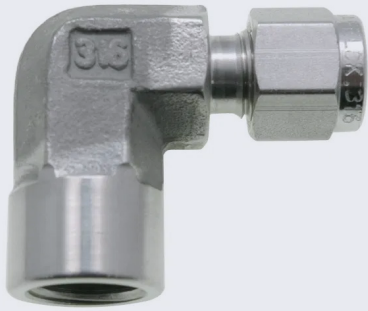

# Twin Ferrule Compression Fittings Female Stud Elbow NPT (Fractional)

- 316 Stainless Steel
- Fractional sizes 1/4" to 3/4"
- Silver plated nuts

E TUBE	J THREAD	PART No.	A	A2	B	C	D	F HEX	G	H A/F	KG/100
1/4	1/8	4FE2NPT	22.2	22.2	9.9	15.1	28.2	14.3	4.8	12.7	4.7
1/4	1/4	4FE4NPT	22.2	30.2	15.1	15.1	29.8	14.3	4.8	14.3	6.1
3/8	1/4	6FE4NPT	23.8	30.2	15.1	16.7	31.4	17.5	5.6	14.3	7.3
1/2	1/4	8FE4NPT	26.2	31.8	15.1	23.0	36.5	22.2	5.6	17.5	13.4
1/2	1/2	8FE8NPT	30.2	41.3	19.8	23.0	40.5	22.2	10.3	23.8	21.9
3/4	3/4	12FE12NPT	31.4	33.3	20.6	24.6	41.3	28.6	15.9	23.8	39.4

**\*\* Dimensions subject to change - Please contact us if critical \*\***