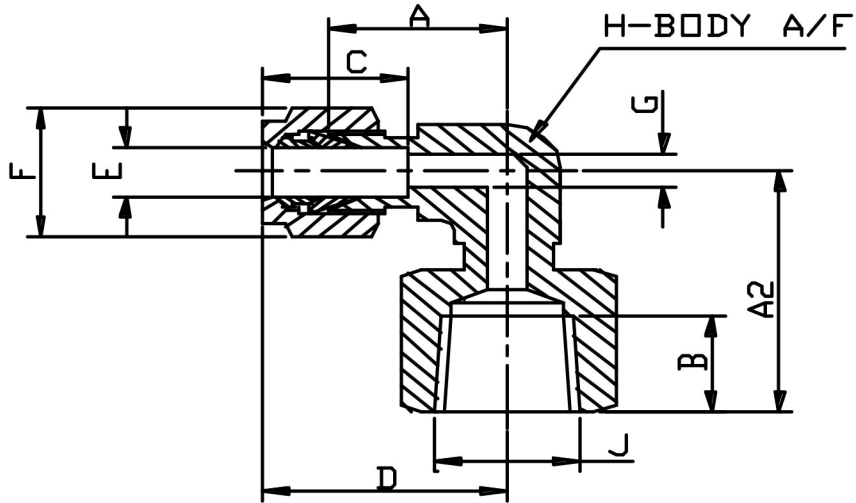

FEMALE STUD ELBOW NPT (METRIC)

E TUBE	J THREAD	PART No	A	A2	B	C	E	F HEX	G	H A/F	Kg/100
6	1/8	6mFE2NPT	22.2	27.8	10.0	16.1	30.4	14	4.7	14	5.8
6	1/4	6mFE4NPT	22.2	30.2	15.0	16.1	30.4	14	4.7	14	6.5
10	1/4	10mFE4NPT	23.8	34.9	15.0	17.7	32.0	19	5.5	17	7.8
12	1/4	12mFE4NPT	30.2	38.1	15.0	23.5	41.0	22	9.5	24	14.0
12	1/2	12mFE8NPT	30.2	41.3	19.8	23.5	41.0	22	9.5	24	21.7
20	3/4	20mFE12NPT	33.3	42.1	20.6	25.1	44.1	30	16.7	32	39.4

*316 Stainless Steel

*Metric sizes 6mm to 20mm

*Silver plated nuts

DIMENSIONS SUBJECT TO CHANGE, PLEASE CONTACT US IF CRITICAL