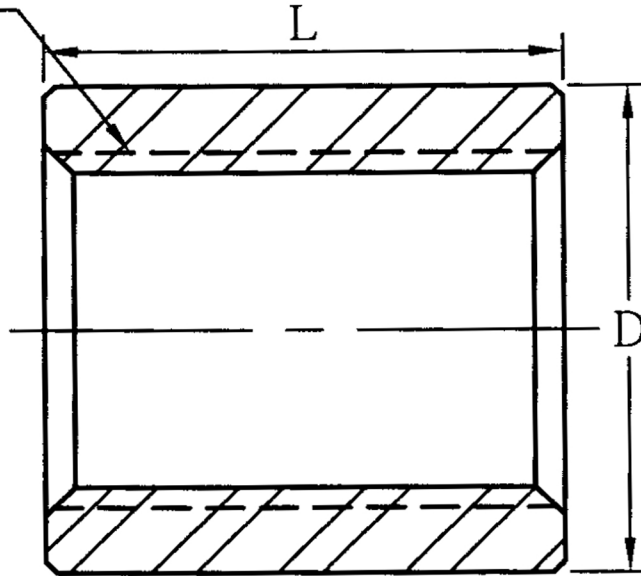

### FULL COUPLING BSPP 316L

BSPP, ISO 228-1

SIZE	PART No	D	L	Kg/100
1/8	3S02P	16	19	3.5
1/4	3S04P	19	27	5.7
3/8	3S06P	22	29	6.0
1/2	3S08P	28	33	12.8
3/4	3S12P	35	40	20.8
1	3S16P	44	46	42.8
1-1/4	3S20P	57	51	67.4
1-1/2	3S24P	64	51	59.7
2	3S32P	76	60	90.4
2-1/2	3S40P	92	70	13.21
3	3S48P	108	77	19.80

\*BSPP threaded to ISO 228-1

\*3000 LB rating

\*Sizes 1/8" to 3"

\*316L stainless steel

\*Larger sizes are available

\*\*DIMENSIONS SUBJECT TO CHANGE, PLEASE CONTACT US IF CRITICAL\*\*