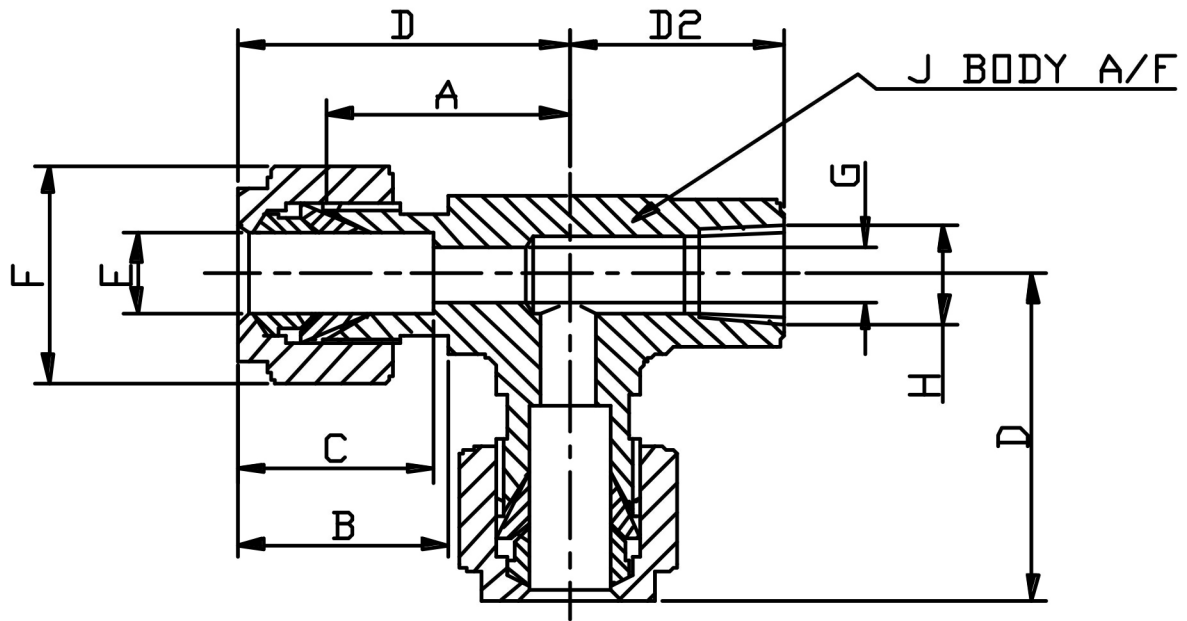

FEMALE RUN TEE NPT (METRIC)

E TUBE	H THREAD	PART No	A	B	C	D	D2	F HEX	G	J A/F	Kg/100
6	1/4	6mTFT4NPT	22.4	17.7	15.3	29.8	22.4	14	4.8	17.5	6.0
8	1/8	8mTFT2NPT	22.4	18.6	16.2	29.9	19.0	16	6.4	15.9	9.0
8	1/4	8mTFT4NPT	23.1	18.6	16.2	30.6	22.4	16	6.4	17.5	16.0
10	1/4	10mTFT4NPT	25.9	19.5	17.2	33.5	22.4	19	7.9	20.6	16.0
12	1/4	12mTFT4NPT	25.9	22.0	22.8	36.0	22.4	22	9.5	20.6	18.0
12	3/8	12mTFT6NPT	25.9	22.0	22.8	36.0	22.4	22	9.5	20.6	18.0

*316 Stainless Steel

*Metric sizes 6mm to 12mm

*Silver plated nuts

DIMENSIONS SUBJECT TO CHANGE, PLEASE CONTACT US IF CRITICAL