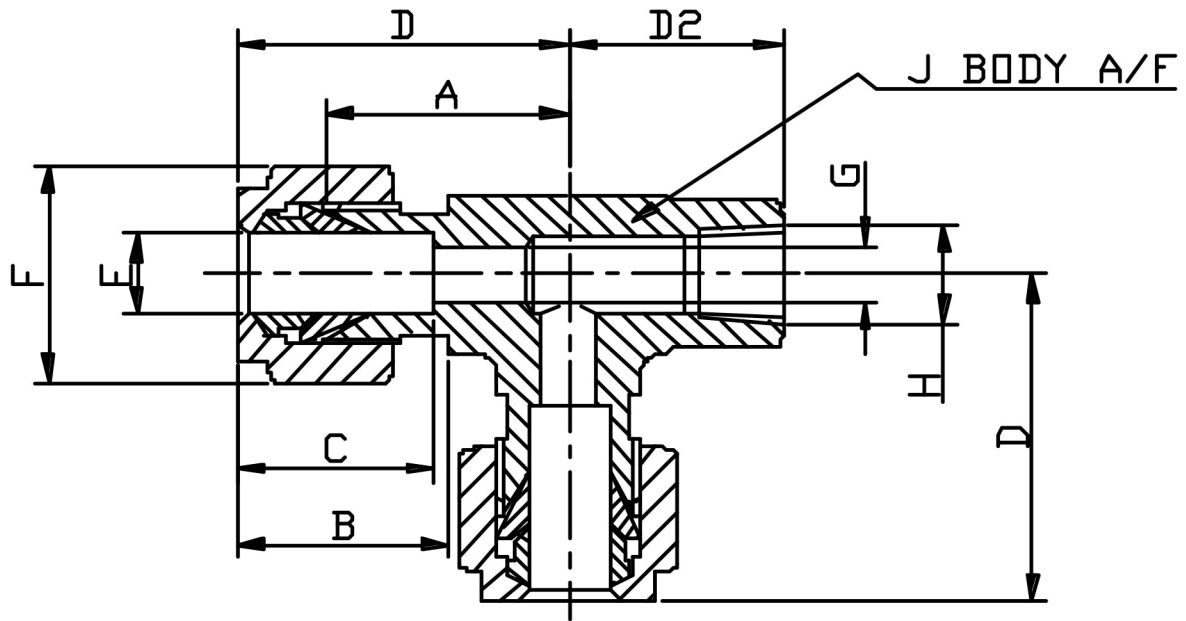

FEMALE RUN TEE BSPP (METRIC)

E TUBE	H THREAD	PART No	A	B	C	D	D2	F HEX	G	J A/F	Kg/100
6	1/4	6mTFT4BSPP	22.4	17.7	15.3	29.8	22.4	14	4.8	17.5	6.0
8	1/8	8mTFT2BSPP	22.4	18.6	16.2	29.9	19.0	16	6.4	15.9	9.0
8	1/4	8mTFT4BSPP	23.1	18.6	16.2	30.6	22.4	16	6.4	17.5	16.0
10	1/4	10mTFT4BSPP	25.9	19.5	17.2	33.5	22.4	19	7.9	20.6	16.0
12	1/4	12mTFT4BSPP	25.9	22.0	22.8	36.0	22.4	22	9.5	20.6	18.0
12	3/8	12mTFT6BSPP	25.9	22.0	22.8	36.0	22.4	22	9.5	20.6	18.0

*316 Stainless Steel

*Metric sizes 6mm to 12mm

*Silver plated nuts

DIMENSIONS SUBJECT TO CHANGE, PLEASE CONTACT US IF CRITICAL