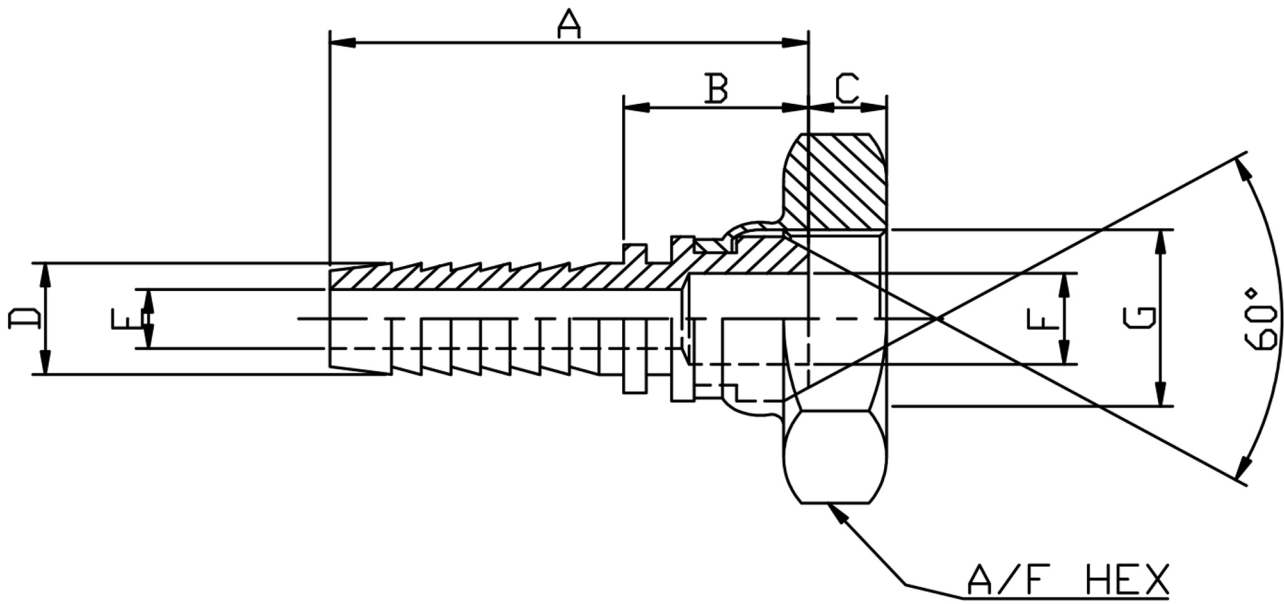

FEMALE HOSETAIL (CONE SEAT SWIVEL) 316L

HOSE D	G BSPP	PART No	A	B	C	E	F	A/F	Kg/100
1/4	1/4	FHTC04	45.5	18.0	4.3	4.5	4.5	18.0	5
3/8	3/8	FHTC06	51.3	21.7	4.8	7.2	7.2	25.7	7
1/2	1/2	FHTC08	52.8	21.7	7.1	9.5	9.5	25.7	10
3/4	3/4	FHTC12	64.2	25.9	8.4	15.1	15.1	31.8	17
1	1	FHTC16	74.8	28.3	9.4	20.6	20.6	38.1	22
1-1/4	1-1/4	FHTC20	84.0	30.1	10.7	27.0	27.0	47.2	40
1-1/2	1-1/2	FHTC24	92.7	35.6	11.9	32.5	32.5	56.4	48
2	2	FHTC32	111.0	38.0	12.9	44.3	44.3	69.9	69

*Pressure rating up to 20 BAR (300 PSI)

*Female threads are BSPP (Parallel) to ISO 228-1

*316L stainless steel

*Sizes 1/8" to 2"

DIMENSIONS SUBJECT TO CHANGE, PLEASE CONTACT US IF CRITICAL