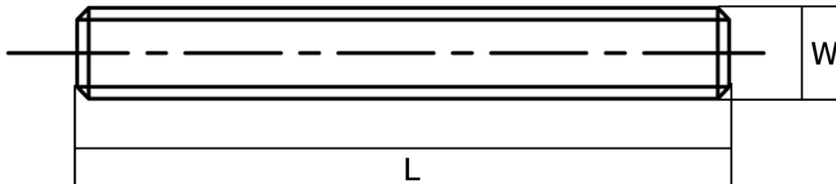

CODE	W (METRIC)	L (LENGTH)	KG
TRM6	M6	1 MTR	0.18
TRM8	M8	1 MTR	0.28
TRM10	M10	1 MTR	0.50
TRM12	M12	1 MTR	0.72
TRM16	M16	1 MTR	1.31

** DIMENSIONS SUBJECT TO CHANGE - PLEASE CONTACT US IF CRITICAL **

NERO's range of Threaded Rod are made from 304 stainless steel and come in a range of metric threads ranging from M6 to M16

Stainless Steel 304 is naturally corrosion and rust resistant, making it the standard for outdoor applications

We also keep Welded & Seamless Nominal Bore pipe & tube to be used with the Threaded Rod when using a Bossed Pipe Ring and Backplate + cutting service to suit all your needs