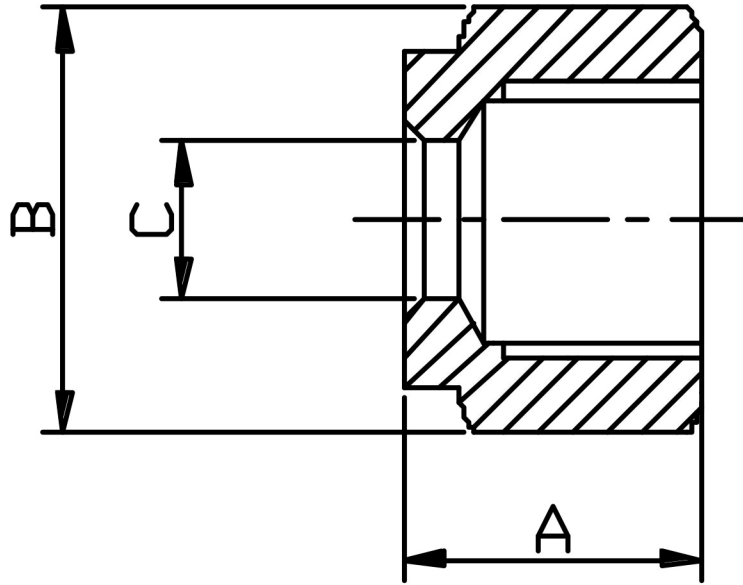

COMPRESSION NUT (FRACTIONAL)

C TUBE	PART No	THREAD	A	B HEX	Kg/100
1/8	2N	5/16-20UN	11.9	11.1	0.7
3/16	3N	3/8-20UN	11.9	12.7	0.6
1/4	4N	7/16-20UNF	12.7	14.3	1.0
5/16	5N	1/2-20UNF	13.5	15.9	1.5
3/8	6N	9/16-20UN	14.3	17.5	1.4
1/2	8N	3/4-20UNEF	17.5	22.2	2.6
5/8	10N	7/8-20UNEF	17.5	25.4	3.8
3/4	12N	1-20UNEF	17.5	28.6	3.5
1	16N	1-5/16-20UN	20.6	38.1	7.4

*316 Stainless Steel

*Fractional sizes 1/8" to 1"

*Silver plated nuts

DIMENSIONS SUBJECT TO CHANGE, PLEASE CONTACT US IF CRITICAL