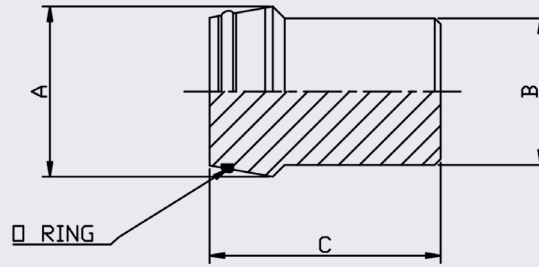

Single Ferrule Compression Fittings Plug with O-Ring

- 316Ti Stainless Steel
- Pressures up to 630 BAR
- Dimensions to EN ISO 8434-1/DIN 2353
- Sizes 6mm to 42mm

LIGHT SERIES

TUBE B	PART No.	A	C	O-RING	PN BAR	KG 100
6	P06L/S	9	17	4 X 1.5	315	0.6
8	P08L/S	11	17	6 X 1.5		0.9
10	P10L/S	13	20	7.5 X 1.5		1.5
12	P12L/S	15	21	9 X 1.5		2.1
15	P15L	18	20	12 X 2.0		3.2
18	P18L	21	21	15 X 2.0		4.9
22	P22L	25	23	20 X 2.0	160	8.0
28	P28L	31	23	26 X 2.0		13.1
35	P35L	40	29	32 X 2.5		24.0
42	P42L	47	30	38 X 2.5		34.3

HEAVY SERIES

TUBE B	PART No.	A	C	O-RING	PN BAR	KG 100
14	P14S	17	23	10 X 2.0	400	3.0
16	P16S	19	24	12 X 2.0		4.0
20	P20S	24	28	16.3 X 2.4		7.8
25	P25S	29	31	20.3 X 2.4		12.0
30	P30S	35	34	25.3 X 2.4		18.0
38	P38S	43	38	33.3 X 2.4	315	30.9

**** Dimensions subject to change - Please contact us if critical ****