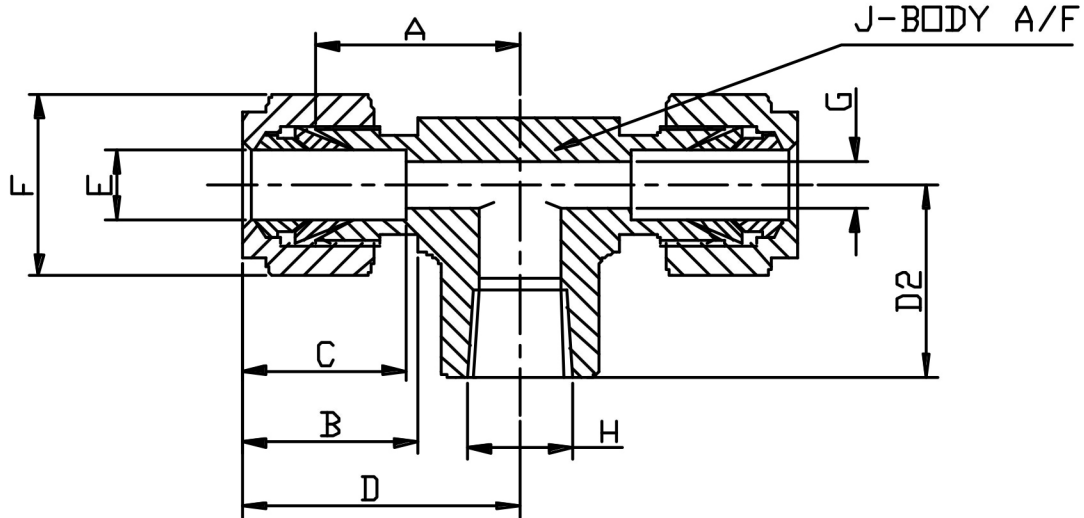

FEMALE BRANCH TEE BSPP (FRACTIONAL)

E TUBE	H THREAD	PART No	A	B	C	D	D2	F HEX	G	J A/F	Kg/100
1/8	1/8	2TTF2BSPP	18.0	15.2	12.7	24.4	19.1	11.1	2.3	12.7	6.0
1/4	1/8	4TTF2BSPP	19.6	17.8	15.2	26.9	19.1	14.3	4.8	12.7	6.0
1/4	1/4	4TTF4BSPP	22.4	17.8	15.2	29.7	22.4	14.3	4.8	17.5	16.0
3/8	1/4	6TTF4BSPP	23.9	19.3	16.8	31.2	22.4	17.5	7.1	17.5	16.0
1/2	3/8	8TTF6BSPP	25.9	21.8	22.8	36.1	22.4	22.2	10.4	20.6	18.0
1/2	1/2	8TTF8BSPP	28.7	21.8	22.8	38.9	28.4	22.2	10.4	25.4	34.0
5/8	1/2	10TTF8BSPP	28.7	21.8	24.4	38.9	28.4	25.4	12.7	25.4	34.0
3/4	3/4	12TTF12BSPP	34.5	21.8	24.4	44.7	31.8	28.6	15.7	31.8	48.0

*316 Stainless Steel

*Fractional sizes 1/8" to 3/4"

*Silver plated nuts

DIMENSIONS SUBJECT TO CHANGE, PLEASE CONTACT US IF CRITICAL