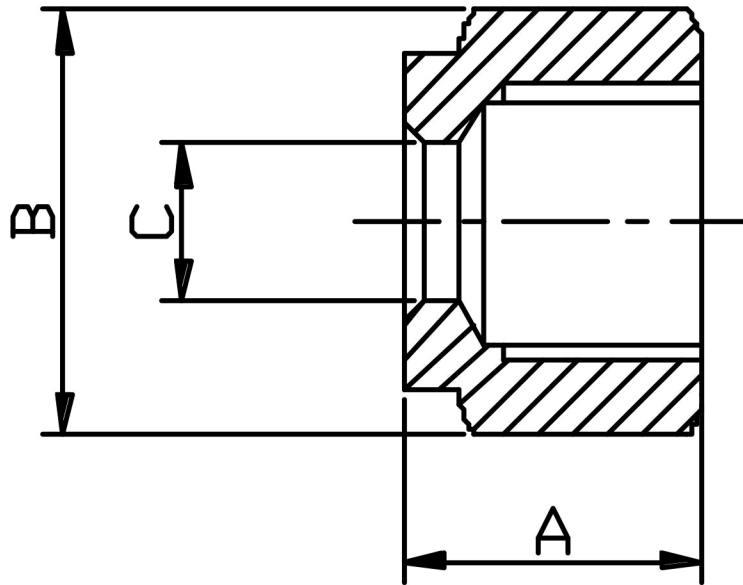

COMPRESSION NUT (METRIC)

C TUBE	PART No	THREAD	A	B HEX	Kg/100
4	4mN	3/8-20UN	11.9	13	0.7
6	6mN	7/16-20UNF	12.7	14	0.9
8	8mN	1/2-20UNF	13.5	16	1.5
10	10mN	5/8-20UN	14.3	19	1.7
12	12mN	3/4-20UNEF	17.4	22	2.5
15	15mN	7/8-20UNEF	17.5	25	3.1
16	16mN	7/8-20UNEF	17.5	25	3.8
20	20mN	1-1/8-20UN	17.5	30	4.5
25	25mN	1-5/16-20UN	20.6	38	7.4

*316 Stainless Steel

*Metric sizes 4mm to 25mm

*Silver plated nuts

DIMENSIONS SUBJECT TO CHANGE, PLEASE CONTACT US IF CRITICAL