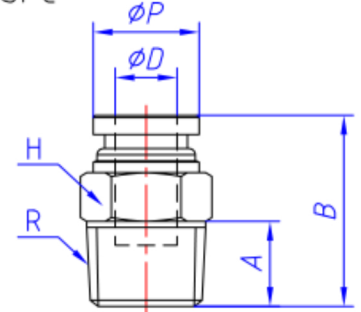

CODE		ΦD (MM)	R (BSPT)	A	B	ΦP	H	WEIGHT (G)
PI-4MMC2BSPT	PI-4MMC2NPT	4	R1/8	8	21.4	9	10	8.5
PI-4MMC4BSPT	PI-4MMC4NPT		R1/4	11	23		14	9
PI-6MMC2BSPT	PI-6MMC2NPT	6	R1/8	8	21.7	11	12	8.5
PI-6MMC4BSPT	PI-6MMC4NPT		R1/4	11	23.2		14	18.5
PI-6MMC6BSPT	PI-6MMC6NPT		R3/8	11	23.2		17	29.5
PI-6MMC8BSPT	PI-6MMC8NPT		R1/2	14.5	28.5		22	57
PI-8MMC2BSPT	PI-8MMC2NPT	8	R1/8	8	26.7	13.7	14	13.5
PI-8MMC4BSPT	PI-8MMC4NPT		R1/4	11	24.7		17	15.5
PI-8MMC6BSPT	PI-8MMC6NPT		R3/8	11	24.7		22	26.5
PI-8MMC8BSPT	PI-8MMC8NPT		R1/2	14.5	28.6		22	54
PI-10MMC4BSPT	PI-10MMC4NPT	10	R1/4	11	29.5	15.5	17	22.5
PI-10MMC6BSPT	PI-10MMC6NPT		R3/8	11	26.1		22	24.5
PI-10MMC8BSPT	PI-10MMC8NPT		R1/2	14.5	28.5		22	49.5
PI-12MMC4BSPT	PI-12MMC4NPT	12	R1/4	11	31.5	18.7	19	27.5
PI-12MMC6BSPT	PI-12MMC6NPT		R3/8	11	28		22	32.5
PI-12MMC8BSPT	PI-12MMC8NPT		R1/2	14.5	28.5		22	44

MATERIAL CONSTRUCTION

- Metal Body - SS 316
- Push Button - SS 316
- Claws - SS301
- Seals - FKM

SPECIFICATIONS

- Operating Pressure - 0-20 BAR
- Operating Temperature - -20 to 180°C
- Vacuum Rating - To 28" Hg
- Application - Air, Vacuum, Steam Beverage, Oil
- Types - Straight

FITTINGS ADVANTAGE

- Easy to push in and pull out tubes
- Raw material is SS316L and seal is FKM, for high temp and corrosive environments
- 100% tested, no leakage

SSPC

We also stock a range of Push-In fittings to work alongside these fittings