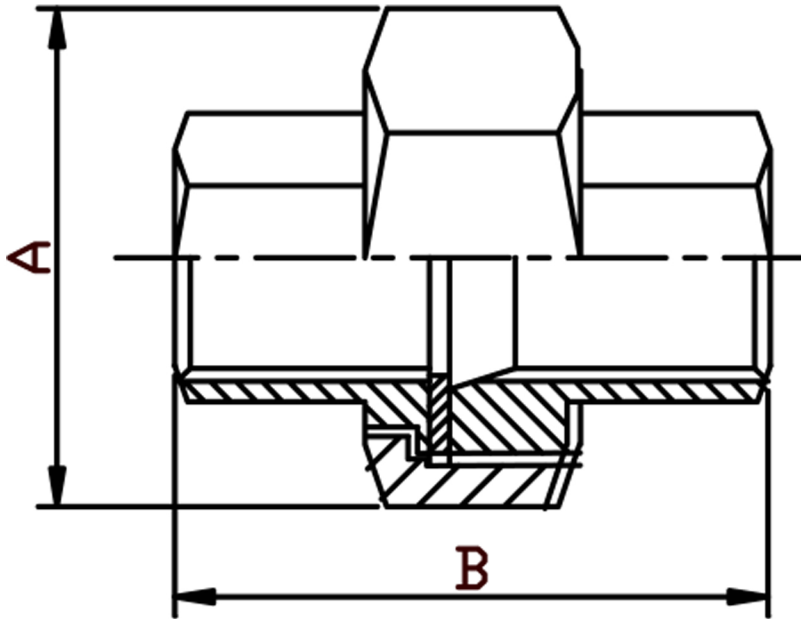

### UNION FLAT SEAT TEFLON GASKET FEMALE/FEMALE BSPP 316L

SIZE	PART No	A	B	Kg/100
1/8	UF02	29.1	32	8.30
1/4	UF04	29.1	33	9.50
3/8	UF06	34	35.5	13.02
1/2	UF08	37.5	37.8	14.70
3/4	UF12	44.5	41	20.35
1	UF16	53.5	49	36.70
1-1/4	UF20	64	52	48.00
1-1/2	UF24	71.5	56.3	65.65
2	UF32	85.5	63	94.85

\*Pressure rating up to 20 BAR (300 PSI)

\*Female threads are BSPP (Parallel) to ISO 228-1

\*316 CF8M stainless steel

\*Investment castings

\*Sizes 1/8" to 2"

\*\*DIMENSIONS SUBJECT TO CHANGE, PLEASE CONTACT US IF CRITICAL\*\*