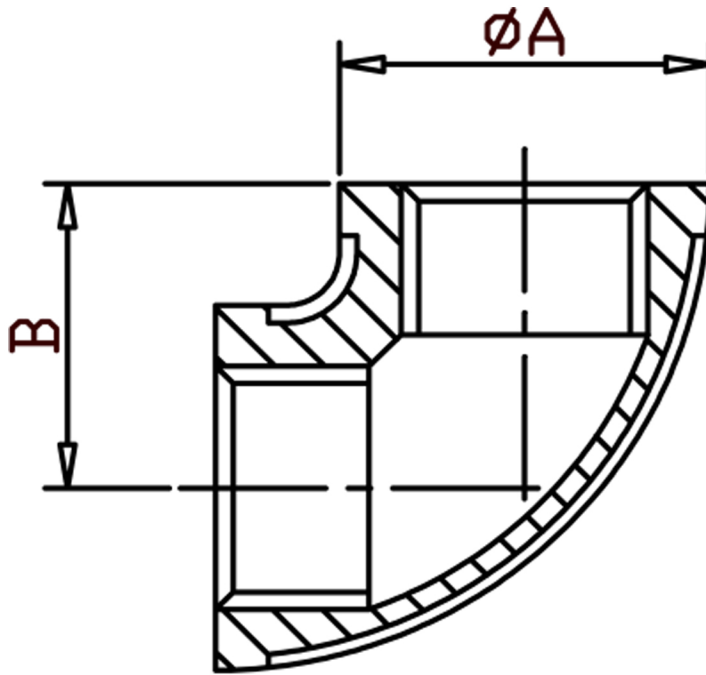

90° ELBOW BSPP 316L

SIZE	PART No	A	B	Kg/100
1/8	E02	13.5	14	1.37
1/4	E04	17	19	2.86
3/8	E06	21.5	21	3.92
1/2	E08	25.5	25.5	6.00
3/4	E12	31.3	28	8.48
1	E16	38.7	33	14.35
1-1/4	E20	48	40	23.03
1-1/2	E24	53.7	43	28.03
2	E32	66.7	52	51.48
2-1/2	E40	84	61	82.10
3	E48	98	71	132.68
4	E64	124	89	216.32

*Pressure rating up to 20 BAR (300 PSI)

*Female threads are BSPP (Parallel) to ISO 228-1

*316 CF8M stainless steel

*Investment castings

*Sizes 1/8" to 4"

****DIMENSIONS SUBJECT TO CHANGE, PLEASE CONTACT US IF CRITICAL****