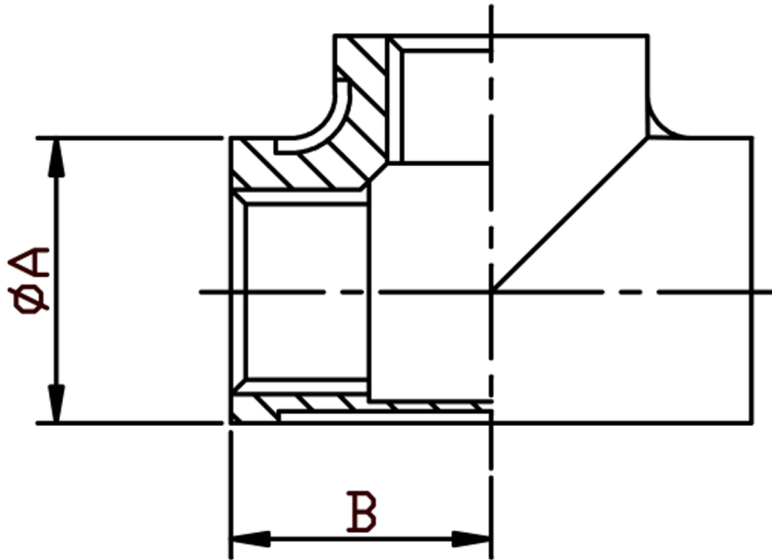

### EQUAL TEE BSPP 316L

SIZE	PART No	A	B	Kg/100
1/8	T02	13.5	14	2.08
1/4	T04	17	18.5	6.95
3/8	T06	21.4	20.8	5.30
1/2	T08	25.5	25	8.30
3/4	T12	31.3	27.5	11.20
1	T16	38.7	33	19.30
1-1/4	T20	48	40	32.02
1-1/2	T24	53.7	43	36.49
2	T32	66.7	52	62.53
2-1/2	T40	84	61	108.95
3	T48	98	70.5	171.90
4	T64	125	97	304.20

\*Pressure rating up to 20 BAR (300 PSI)

\*Female threads are BSPP (Parallel) to ISO 228-1

\*316 CF8M stainless steel

\*Investment castings

\*Sizes 1/8" to 4"

**\*\*DIMENSIONS SUBJECT TO CHANGE, PLEASE CONTACT US IF CRITICAL\*\***