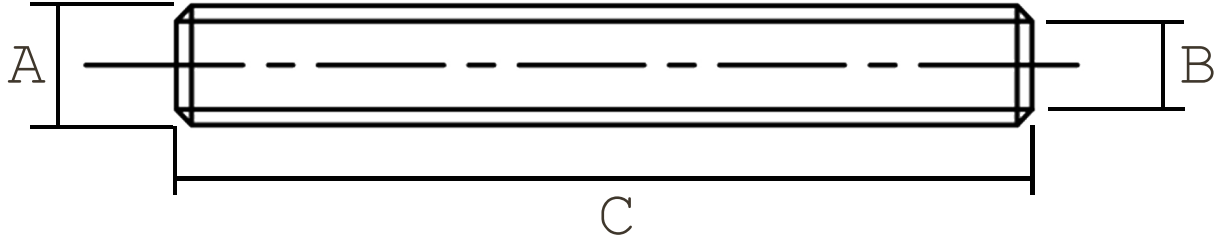

BSPP MALE NIPPLING ROD 316/L

PRODUCT CODE	A (BSPP)	B	C	KG EACH
NR04	1/4	9.24MM	1000MM	0.64
NR06	3/8	12.53MM	1000MM	0.87
NR08	1/2	15.80MM	1000MM	1.29
NR12	3/4	20.93MM	1000MM	1.71
NR16	1	26.64MM	1000MM	2.54

*316/L Stainless Steel
 *Made from schedule 40 welded pipe
 *Threaded BSPP male to ISO228/1

****DIMENSIONS SUBJECT TO CHANGE, PLEASE CONTACT US IF CRITICAL****