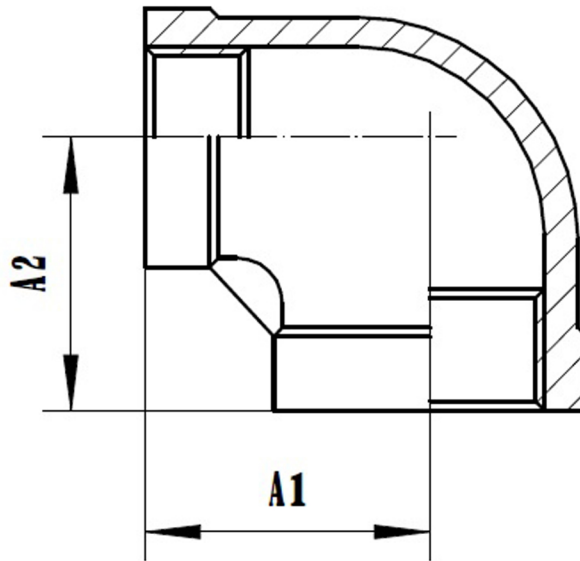

REDUCING ELBOW 90° BSPP 316L

SIZE THREAD	PART No	A1	A2	Kg/100
1/4 X 1/8	RE0402	20	20	3.6
3/8 X 1/4	RE0604	21	20.2	3.4
1/2 X 1/4	RE0804	28	27.5	9.6
1/2 X 3/8	RE0806	39	25.5	6.4
3/4 X 3/8	RE1206	26.7	25	6.9
3/4 X 1/2	RE1208	28.8	29	10.9
1 X 1/2	RE1608	33.7	31	13.3
1 X 3/4	RE1612	35.8	32.2	13.8
1-1/4 X 3/4	RE2012	39.8	36.8	18.8
1-1/4 X 1	RE2016	41	41	24.0
1-1/2 X 1	RE2416	43.5	40	26.8
1-1/2 X 1-1/4	RE2420	46.9	44.7	34.0
2 X 1	RE3216	49.5	45	36.8
2 X 1-1/4	RE3220	54.6	48.7	42.4
2 X 1-1/2	RE3224	54.5	52	46.9

*Pressure rating up to 20 BAR (300 PSI)

*Female threads are BSPP (Parallel) to ISO 228-1

*316 CF8M stainless steel

*Investment castings

*Sizes 1/8" to 2"

DIMENSIONS SUBJECT TO CHANGE, PLEASE CONTACT US IF CRITICAL