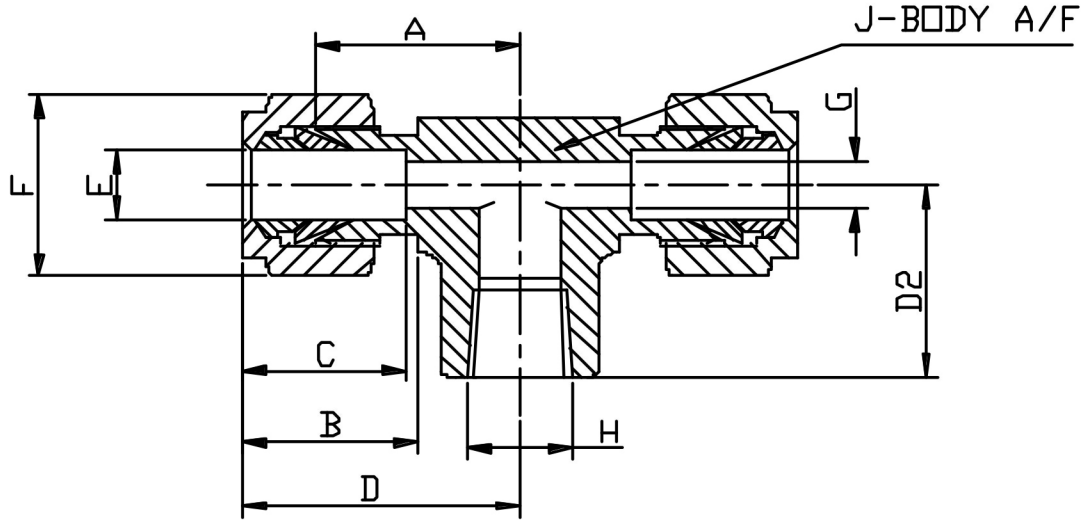

FEMALE BRANCH TEE NPT (FRACTIONAL)

E TUBE	H THREAD	PART No	A	B	C	D	D2	F HEX	G	J A/F	Kg/100
1/8	1/8	2TTF2NPT	18.0	15.2	12.7	24.4	19.1	11.1	2.3	12.7	6.0
1/4	1/8	4TTF2NPT	19.6	17.8	15.2	26.9	19.1	14.3	4.8	12.7	6.0
1/4	1/4	4TTF4NPT	22.4	17.8	15.2	29.7	22.4	14.3	4.8	17.5	16.0
3/8	1/4	6TTF4NPT	23.9	19.3	16.8	31.2	22.4	17.5	7.1	17.5	16.0
1/2	3/8	8TTF6NPT	25.9	21.8	22.8	36.1	22.4	22.2	10.4	20.6	18.0
1/2	1/2	8TTF8NPT	28.7	21.8	22.8	38.9	28.4	22.2	10.4	25.4	34.0
5/8	1/2	10TTF8NPT	28.7	21.8	24.4	38.9	28.4	25.4	12.7	25.4	34.0
3/4	3/4	12TTF12NPT	34.5	21.8	24.4	44.7	31.8	28.6	15.7	31.8	48.0

*316 Stainless Steel

*Fractional sizes 1/8" to 3/4"

*Silver plated nuts

DIMENSIONS SUBJECT TO CHANGE, PLEASE CONTACT US IF CRITICAL