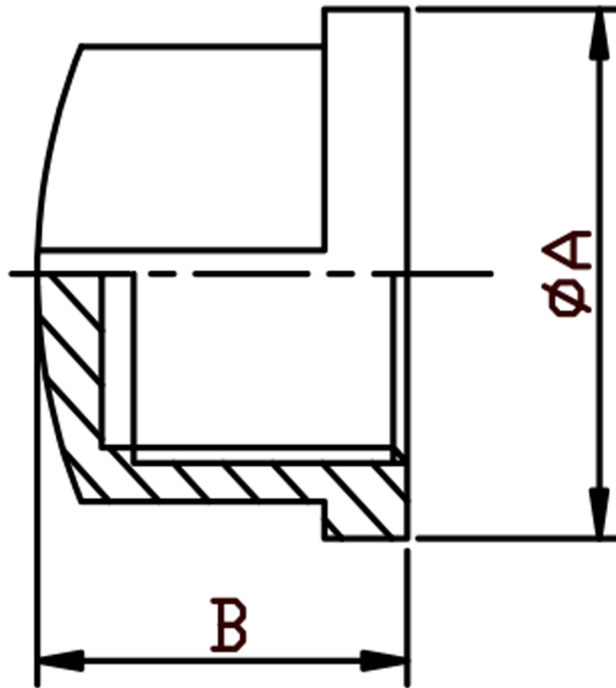

### ROUND CAP BSPP 316L

SIZE	PART No	A	B	Kg/100
1/8	RC02	16.5	11.5	1.40
1/4	RC04	19.8	13.4	2.15
3/8	RC06	21.4	16.9	2.30
1/2	RC08	25.6	18.6	3.35
3/4	RC12	31.8	20	5.35
1	RC16	39	23	8.60
1-1/4	RC20	48.4	26.2	14.40
1-1/2	RC24	54.4	26.2	16.36
2	RC32	67	31	26.12
2-1/2	RC40	84	31.7	41.30
3	RC48	98	35.1	66.46
4	RC64	124	41.6	119.24

\*Pressure rating up to 20 BAR (300 PSI)

\*Female threads are BSPP (Parallel) to ISO 228-1

\*316 CF8M stainless steel

\*Investment castings

\*Sizes 1/8" to 4"

\*\*DIMENSIONS SUBJECT TO CHANGE, PLEASE CONTACT US IF CRITICAL\*\*