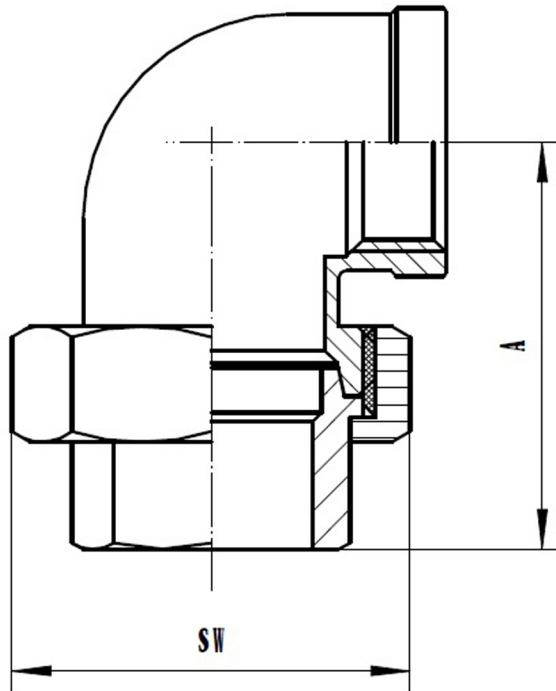

UNION ELBOW 90° BSPP 316L

SIZE THREAD	PART No	A	SW	Kg/100
1/8	EUC02	40.2	29.1	10.0
1/4	EUC04	40.2	29.1	9.3
3/8	EUC06	45	34	12.2
1/2	EUC08	49	37.5	16.8
3/4	EUC12	49.5	44.5	24.7
1	EUC16	62.5	53.5	32.7
1-1/4	EUC20	66.5	64	56.3
1-1/2	EUC24	78	71.5	81.0
2	EUC32	91.5	85.5	128.3

*Pressure rating up to 20 BAR (300 PSI)

*Female threads are BSPP (Parallel) to ISO 228-1

*316 CF8M stainless steel

*Investment castings

*Sizes 1/8" to 2"

DIMENSIONS SUBJECT TO CHANGE, PLEASE CONTACT US IF CRITICAL