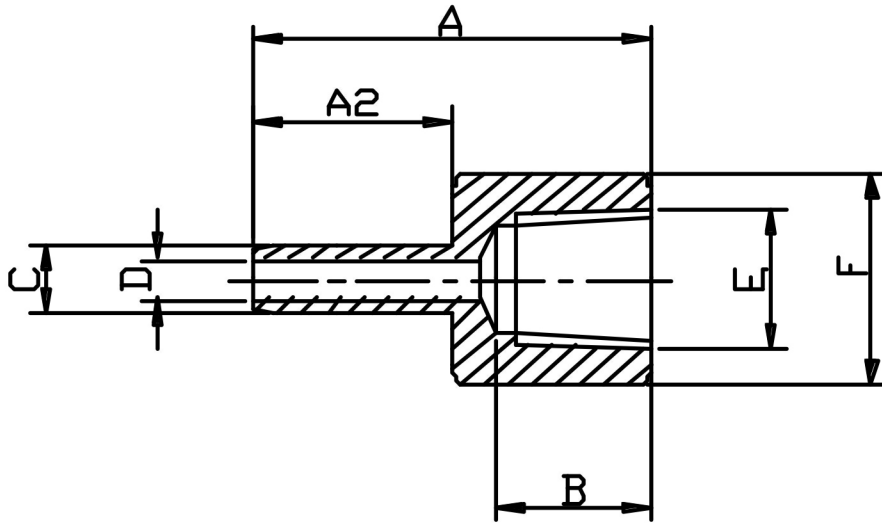

FEMALE STANDPIPE ADAPTOR BSPP (FRACTIONAL)

C	E THREAD	PART No	A	A2	B	D	F HEX	Kg/100
1/8	1/4	2ATPF4BSPP	31.8	31.0	15.1	1.98	19.1	3.5
1/4	1/4	4ATPF4BSPP	34.5	16.7	15.1	4.37	19.1	3.1
1/4	3/8	4ATPF6BSPP	36.5	16.7	15.1	4.37	22.2	4.4
1/4	1/2	4ATPF8BSPP	41.3	16.7	19.8	4.37	26.7	7.9
3/8	1/4	6ATPF4BSPP	36.5	18.3	15.1	6.75	19.1	3.4
3/8	3/8	6ATPF6BSPP	38.1	18.3	15.1	6.75	22.2	4.5
3/8	1/2	6ATPF8BSPP	42.9	18.3	19.8	9.13	28.6	8.2
1/2	1/4	8ATPF4BSPP	42.1	23.8	15.1	9.13	19.1	4.1
1/2	3/8	8ATPF6BSPP	43.7	23.8	15.1	9.13	22.2	5.1
1/2	1/2	8ATPF8BSPP	48.4	23.8	19.8	9.13	27.0	8.5
3/4	3/8	12ATPF6BSPP	45.2	25.4	15.1	14.3	22.2	6.8
3/4	1/2	12ATPF8BSPP	50.0	25.4	19.8	14.7	27.0	10.0
1	3/4	16ATPF12BSPP	57.2	32.2	20.6	18.7	33.3	16.0

*316 Stainless Steel

*Fractional sizes 1/8" to 1"

DIMENSIONS SUBJECT TO CHANGE, PLEASE CONTACT US IF CRITICAL